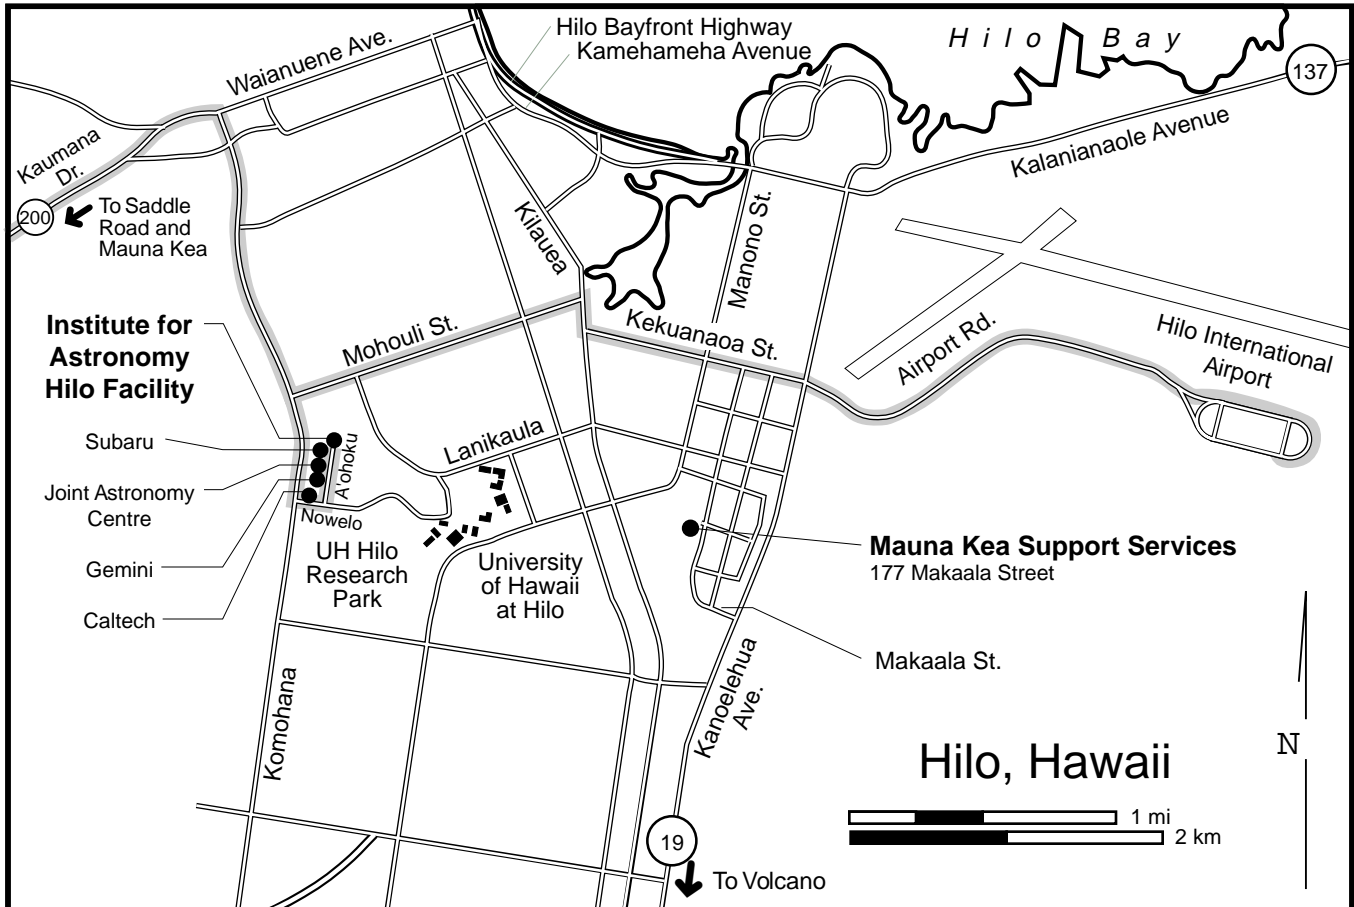

**The Institute for Astronomy Hilo Facility
and
Location of Mauna Kea Observatories Base Facilities
at UH Hilo University Park**

**Institute for Astronomy
Hilo Facility**
640 North A'ohoku Place
Hilo, HI 96720 USA