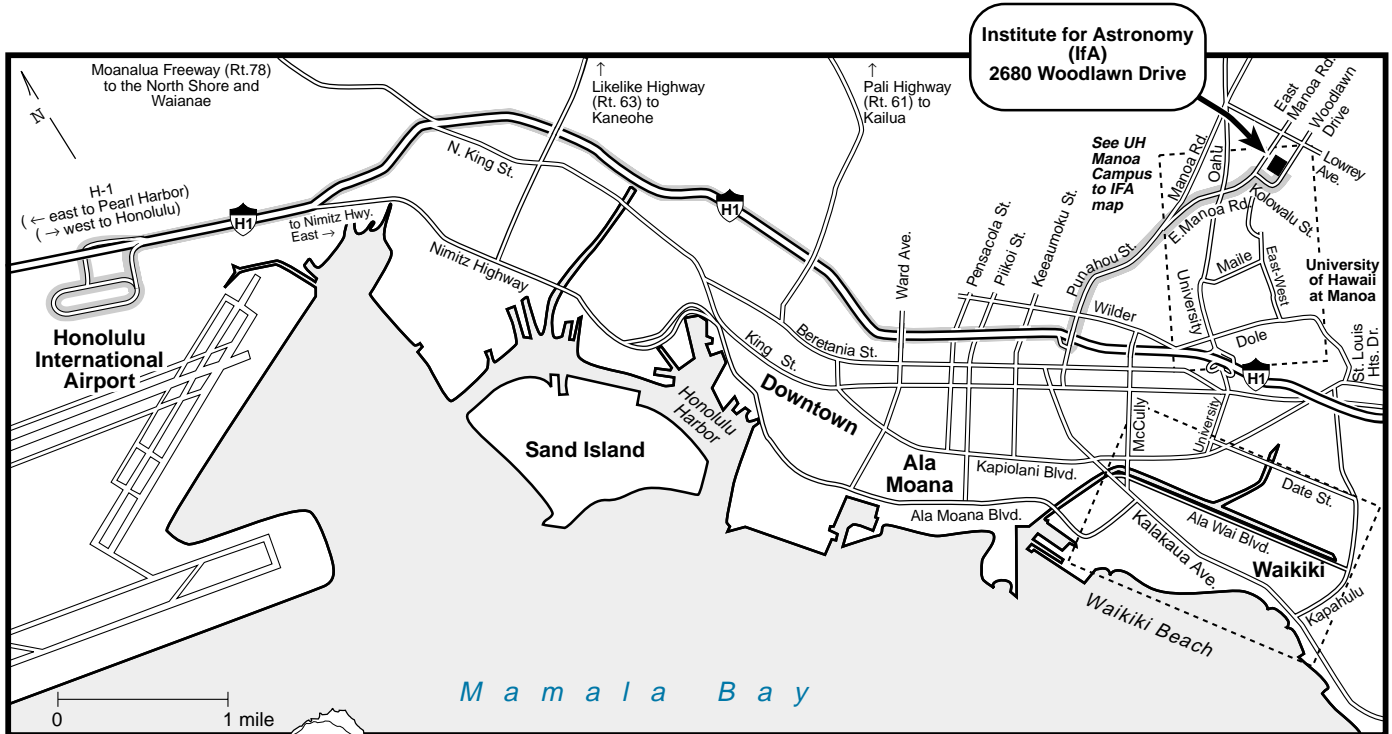

Honolulu International Airport to the Institute for Astronomy

From the Airport to the IfA

Take Interstate Route H-1 east (toward Honolulu) and take the Punahou Street exit. At the exit stoplight make a left onto Punahou Street. Continue up Punahou Street through the traffic light at Nehoa Street. Get in the right lane and continue through another light at Lanihuli Drive. After this light, take the right fork. You will now be on East Manoa Road. Continue on East Manoa Road, cross Oahu Avenue (a continuation of University Avenue), and make the next right at Kolowalu Street. Kolowalu Street becomes Woodlawn Drive.

The Institute's address is 2680 Woodlawn Drive. Our modern-style, two-story buildings are located on the left side of Woodlawn Drive, just after the UH Press buildings and across the street from Noelani Elementary School. There is a grassy lawn and "Institute for Astronomy" sign out front. If you park in the IfA parking lot, be sure to ask the IfA Administration Office for a visitors parking pass. If you have any questions, please call us at 956-8566.