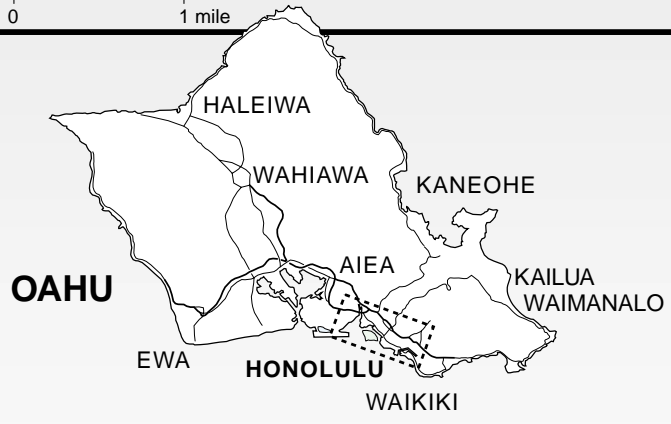

Honolulu International Airport to the Institute for Astronomy

From the Airport to the IfA

Take Interstate Route H-1 east (toward Honolulu) and take the Punahou Street exit. At the exit stoplight make a left onto Punahou Street. Continue up Punahou Street through the traffic light at Nehoa Street. Get in the right lane and continue through another light at Lanihuli Drive. After this light, take the right fork. You will now be on East Manoa Road. Continue on East Manoa Road, cross Oahu Avenue (a continuation of University Avenue), and make the next right at Kolowalu Street. Kolowalu Street becomes Woodlawn Drive.

The Institute's address is 2680 Woodlawn Drive. Our modern-style, two-story buildings are located on the left side of Woodlawn Drive, just after the UH Press buildings and across the street from Noelani Elementary School. There is a grassy lawn and "Institute for Astronomy" sign out front. If you park in the IfA parking lot, be sure to ask the IfA Administration Office for a visitors parking pass. If you have any questions, please call us at 956-8566.