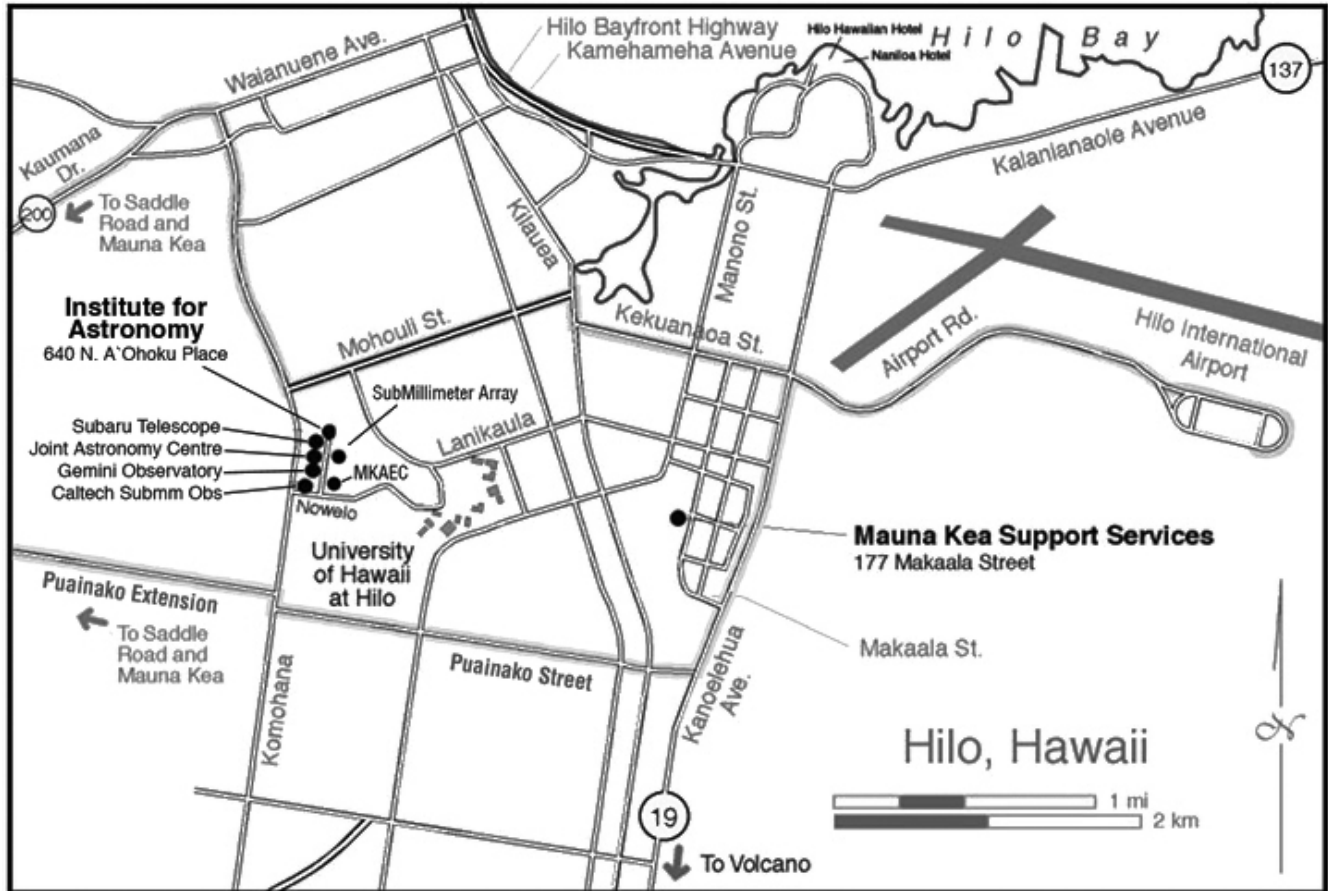

## The Institute for Astronomy Hilo Facility and Location of Mauna Kea Observatories Base Facilities at UH Hilo University Park

**Institute for Astronomy  
Hilo Facility**

640 North A'ohoku Place  
Hilo, HI 96720 USA  
Phone: (808) 932-2300  
FAX: (808) 933-0737