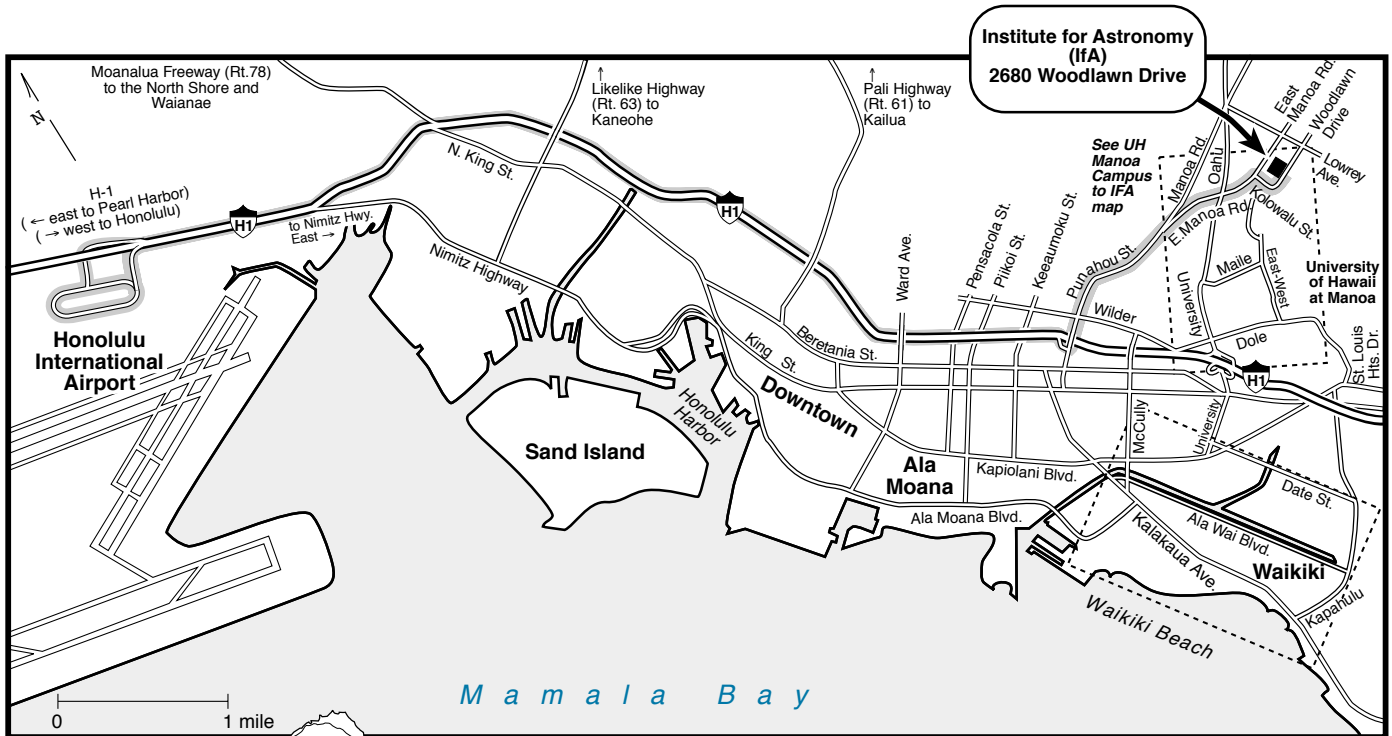

## Honolulu International Airport to the Institute for Astronomy

### From the Airport to the IfA

Take Interstate Route H-1 east (toward Honolulu) to the Punahou Street exit. At the exit stoplight, turn left onto Punahou Street. Continue up Punahou Street through the traffic light at Nehoa Street, after which Punahou Street becomes Manoa Road. Get into the right lane and continue through another light at Lanihuli Drive. After this light, take the right fork. You will now be on East Manoa Road. Continue on East Manoa Road, cross Oahu Avenue (a continuation of University Avenue), and make the next right at Kolowalu Street. Kolowalu Street becomes Woodlawn Drive.

The Institute's address is 2680 Woodlawn Drive. Our modern-style, two-story buildings are on the left side, just after the UH Press buildings and across the street from Noelani Elementary School. There is a grassy lawn and sign out front. If you have any questions, please call us at (808) 956-8566.