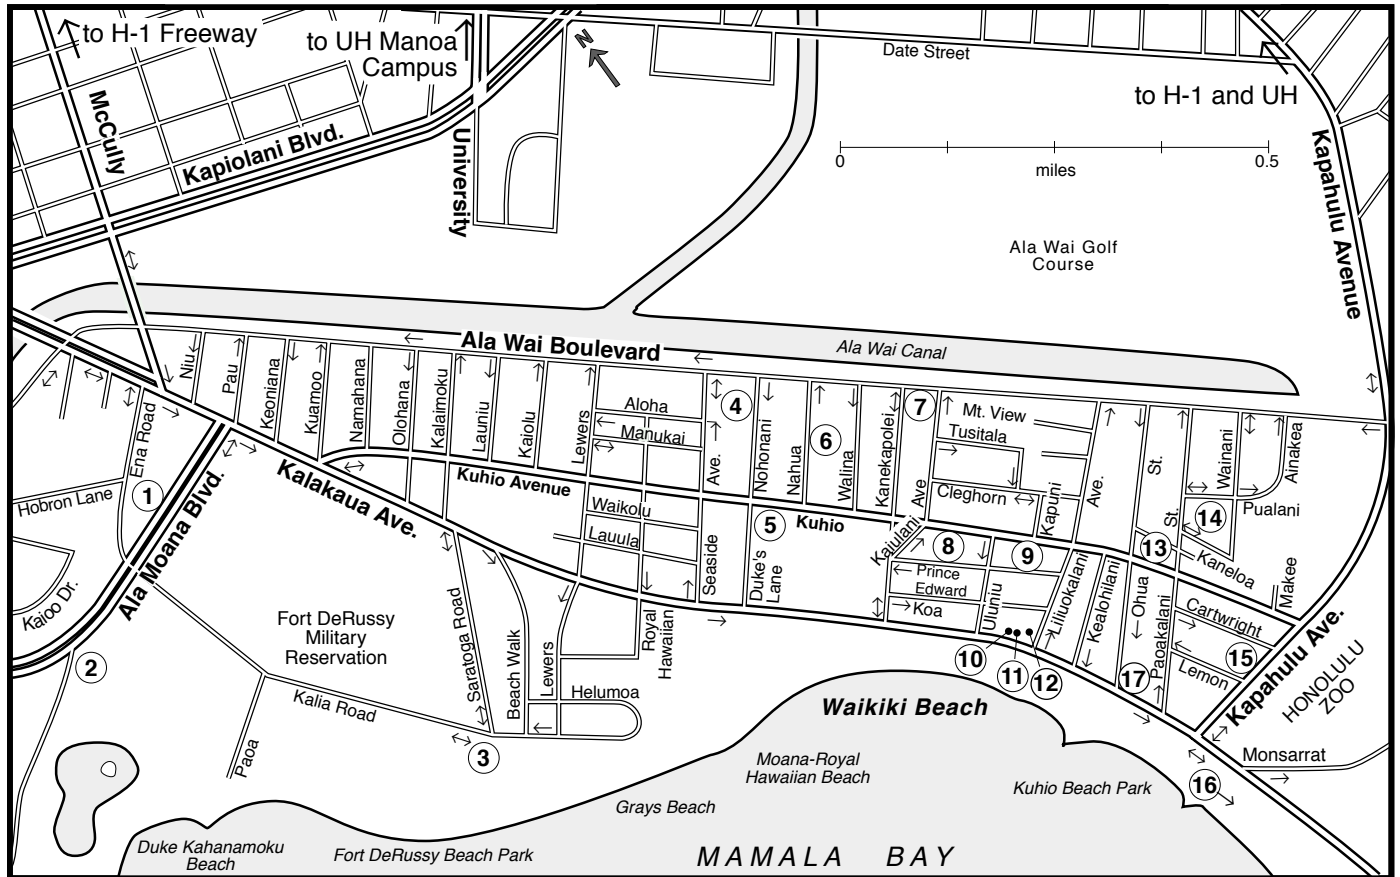

Map of Waikiki with Routes to the Institute for Astronomy at the University of Hawaii Manoa Campus, Honolulu, Hawaii

HOTELS / PHONE (area code 808) / STREET ADDRESS (Honolulu, HI 96815 USA) / WEB SITE

13	Aston at the Waikiki Banyan	922-0555	201 Ohua Ave.	http://www.astonhotels.com/ http://Aloha-Hawaii-Travel.com/Aston_Waikiki_Banyan.html
3	Waikiki Shore	922-3871	2161 Kalia Rd.	http://www.outrigger.com/details/property.asp?code=wsr
5	Aqua Waikiki Wave	922-1262	2299 Kuhio Ave.	http://www.aquaresorts.com/oahu-4-83/waikiki-beach-hotel-aqua-waikiki-wave-home.aspx
1	Inn on the Park	983-2555	1920 Ala Moana Blvd.	
4	Aqua Island Colony	923-2345	445 Seaside Ave.	http://www.aquaresorts.com/oahu-4-74/island-colony-home.aspx
12	Aston Waikiki Beach Tower	926-6400	2470 Kalakaua Ave.	http://www.aston-hotels.com/ http://www.islandsofhawaii.com/tower.html
10	Aqua Waikiki Beachside Hotel	931-2100	2452 Kalakaua Ave.	http://www.aquaresorts.com/oahu-4-81/aqua-waikiki-beachside-home.aspx
11	Aston Waikiki Circle Hotel	923-1571	2464 Kalakaua Ave.	http://www.aston-hotels.com/ http://www.islandsofhawaii.com/hotel-circle.html
14	Aston Waikiki Sunset	922-0511	229 Paoakalani Ave.	http://www.aston-hotels.com/ http://www.islandsofhawaii.com/sunset.html
17	Waikiki Marriot	922-6611	2552 Kalakaua Ave.	http://www.marriott.com/
6	Honolulu Prince	922-1616	415 Nahua St.	http://www.aston-hotels.com/ http://www.islandsofhawaii.com/hotel-prince.html
8	Waikiki Marc	922-7777	2425 Kuhio Ave.	http://www.marcoresorts.com/waikikimarc.html
9	Kuhio Village Resort	926-0641	2463 Kuhio Ave.	http://hotelsinparadise.com/kuhiovillage/
16	New Otani Kaimana Beach Hotel	923-1555	2863 Kalakaua Ave.	http://www.kaimana.com/
15	Queen Kapiolani	922-1941	150 Kapahulu Ave.	http://Aloha-Hawaii-Travel.com/Queen_Kapiolani_Hotel.html
7	Waikiki Sand Villa Hotel	922-4744	2375 Ala Wai Blvd.	http://www.waikikisandvillahotel.com/
2	Waikikian on the Beach	no longer in business		