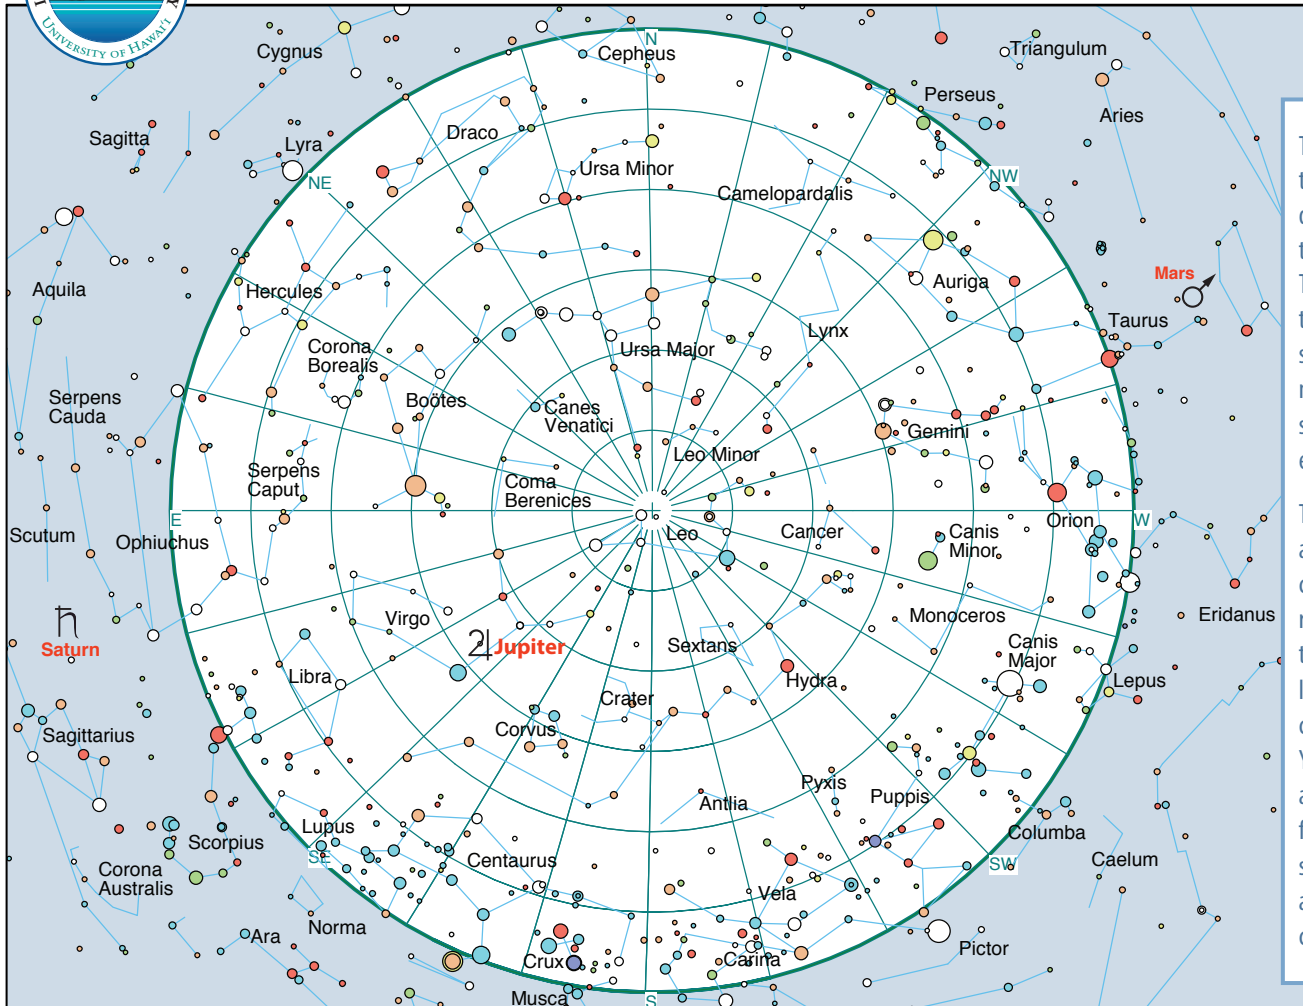

# Evening Skies Over Hawai'i April 2017

This star chart shows the zenith, the point directly overhead, at the center of the chart. The circle represents the horizon, so the stars outside it are not visible, although some may rise in the east later in the night.

To find constellations and stars, hold the chart overhead and rotate the page until the correct direction labeled on the horizon circle is ahead of you. You should now be able to look back and forth between the star chart and the sky, and match the constellations.

**Honolulu 2017-04-15 10:00 p.m.** C: 219h13m +21°20' L: +270°00' 0:90° ARC HZ Cat: BSC  
 On April 1, the sky will appear as shown on the chart at about 11 p.m. On April 30, it will appear as shown at about 9 p.m.

teramura April 2017

The star chart includes only the brightest stars to avoid cluttering the chart. The constellations are labeled, and the lines connecting their stars will help you find these celestial groupings.