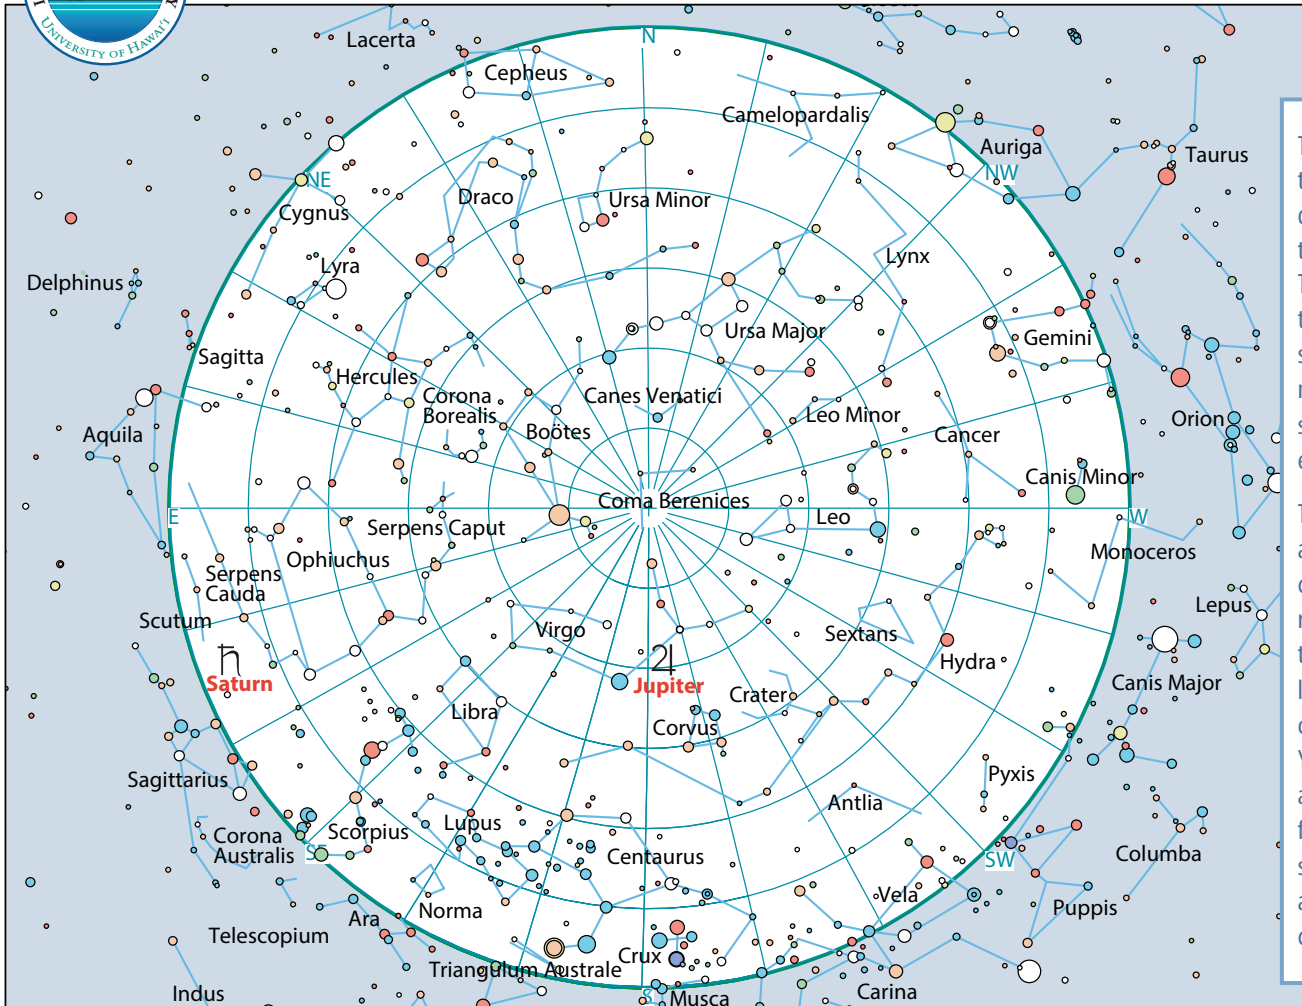

Evening Skies Over Hawai'i May 2017

This star chart shows the zenith, the point directly overhead, at the center of the chart. The circle represents the horizon, so the stars outside it are not visible, although some may rise in the east later in the night.

To find constellations and stars, hold the chart overhead and rotate the page until the correct direction labeled on the horizon circle is ahead of you. You should now be able to look back and forth between the star chart and the sky, and match the constellations.

Honolulu 2017-05-15 10:00 p.m. C: 219h13m +21°20' L: +270°00' O: 90° ARC HZ Cat: BSC
 On May 1, the sky will appear as shown on the chart at about 11 p.m. On May 31, it will appear as shown at about 9 p.m.

teramura May 2017

The star chart includes only the brightest stars to avoid cluttering the chart. The constellations are labeled, and the lines connecting their stars will help you find these celestial groupings.