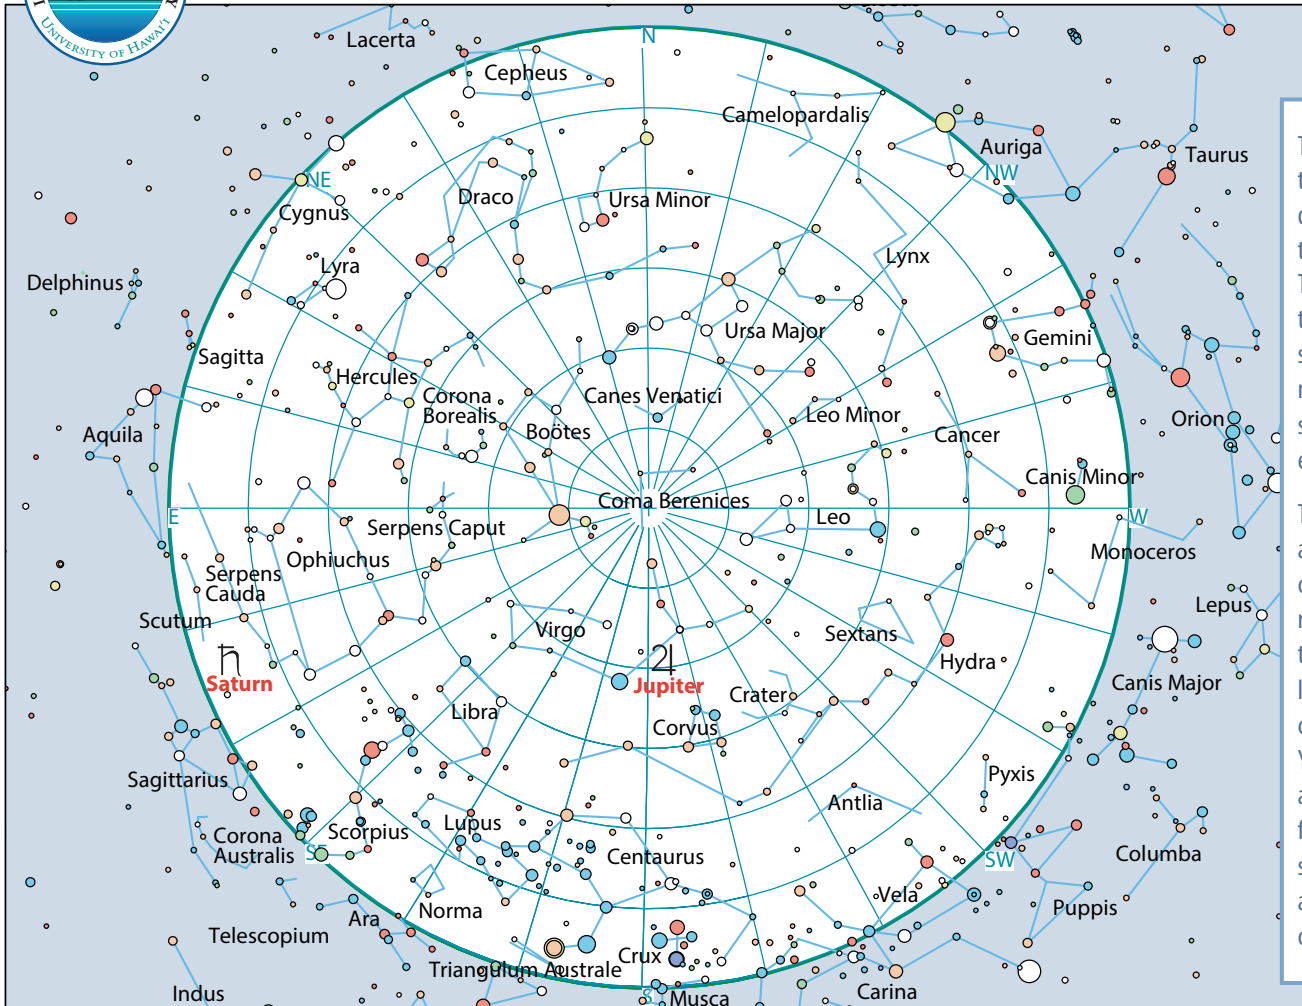

# Evening Skies Over Hawai'i May 2017

This star chart shows the zenith, the point directly overhead, at the center of the chart. The circle represents the horizon, so the stars outside it are not visible, although some may rise in the east later in the night.

To find constellations and stars, hold the chart overhead and rotate the page until the correct direction labeled on the horizon circle is ahead of you. You should now be able to look back and forth between the star chart and the sky, and match the constellations.

Honolulu 2017-05-15 10:00 p.m. C: 219h13m +21°20' L: +270°00' O: 90° ARC HZ Cat: BSC  
 On May 1, the sky will appear as shown on the chart at about 11 p.m. On May 31, it will appear as shown at about 9 p.m.

teramura May 2017

The star chart includes only the brightest stars to avoid cluttering the chart. The constellations are labeled, and the lines connecting their stars will help you find these celestial groupings.