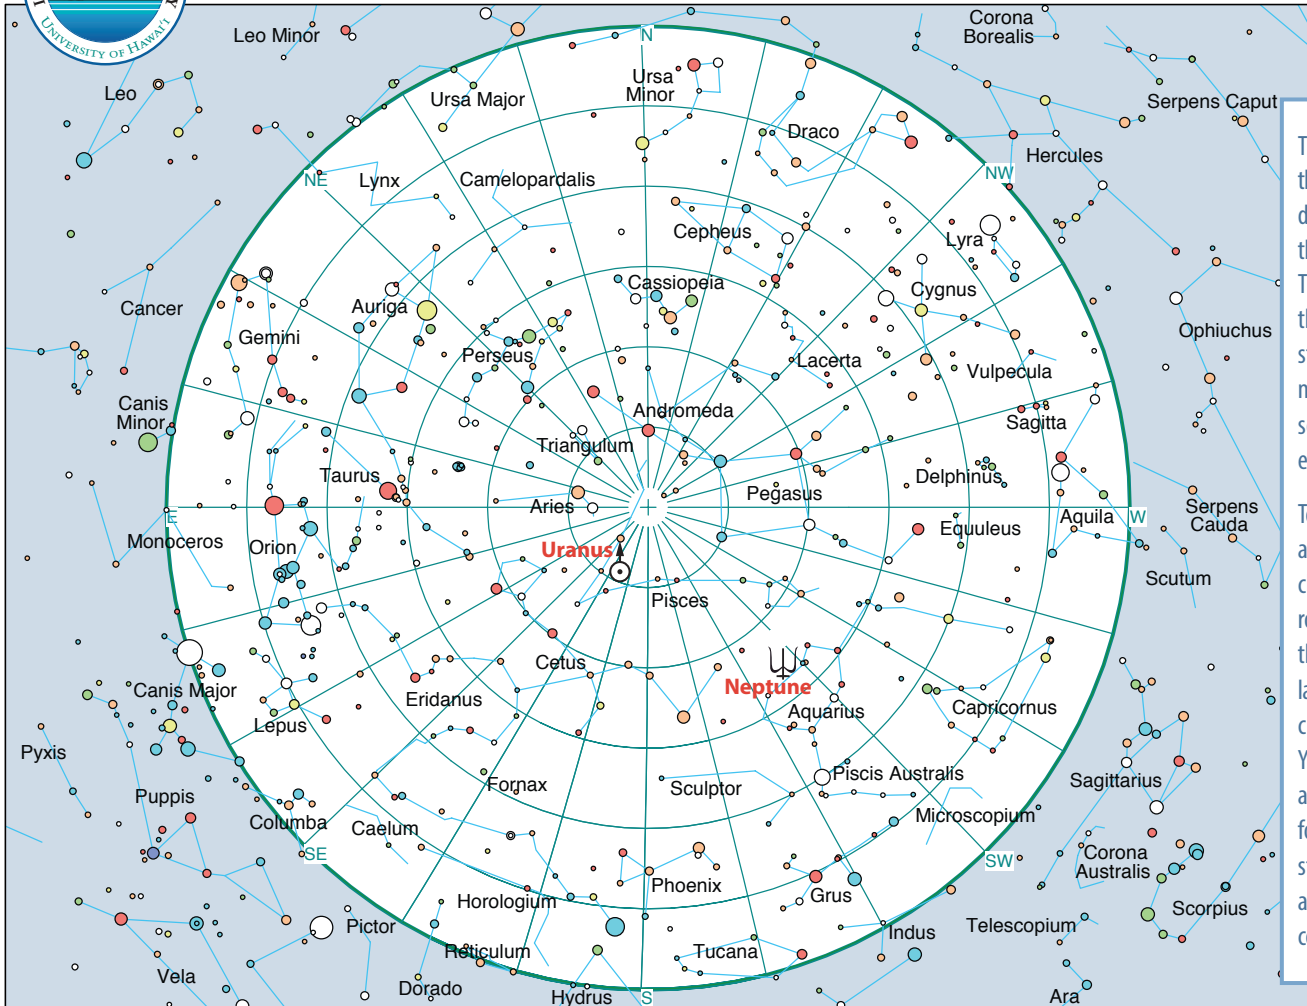

Evening Skies Over Hawai'i November 2017

This star chart shows the zenith, the point directly overhead, at the center of the chart. The circle represents the horizon, so the stars outside it are not visible, although some may rise in the east later in the night.

To find constellations and stars, hold the chart overhead and rotate the page until the correct direction labeled on the horizon circle is ahead of you. You should now be able to look back and forth between the star chart and the sky, and match the constellations.

Honolulu 2017-11-15 10:00 p.m. C: 219h13m +21°20' L: +270°00' 0:90° ARC HZ Cat: BSC
 On Nov 1, the sky will appear as shown on the chart at about 11 p.m. On Nov. 30, it will appear as shown at about 9 p.m.

teramura Nov. 2017

The star chart includes only the brightest stars to avoid cluttering the chart. The constellations are labeled, and the lines connecting their stars will help you find these celestial groupings.