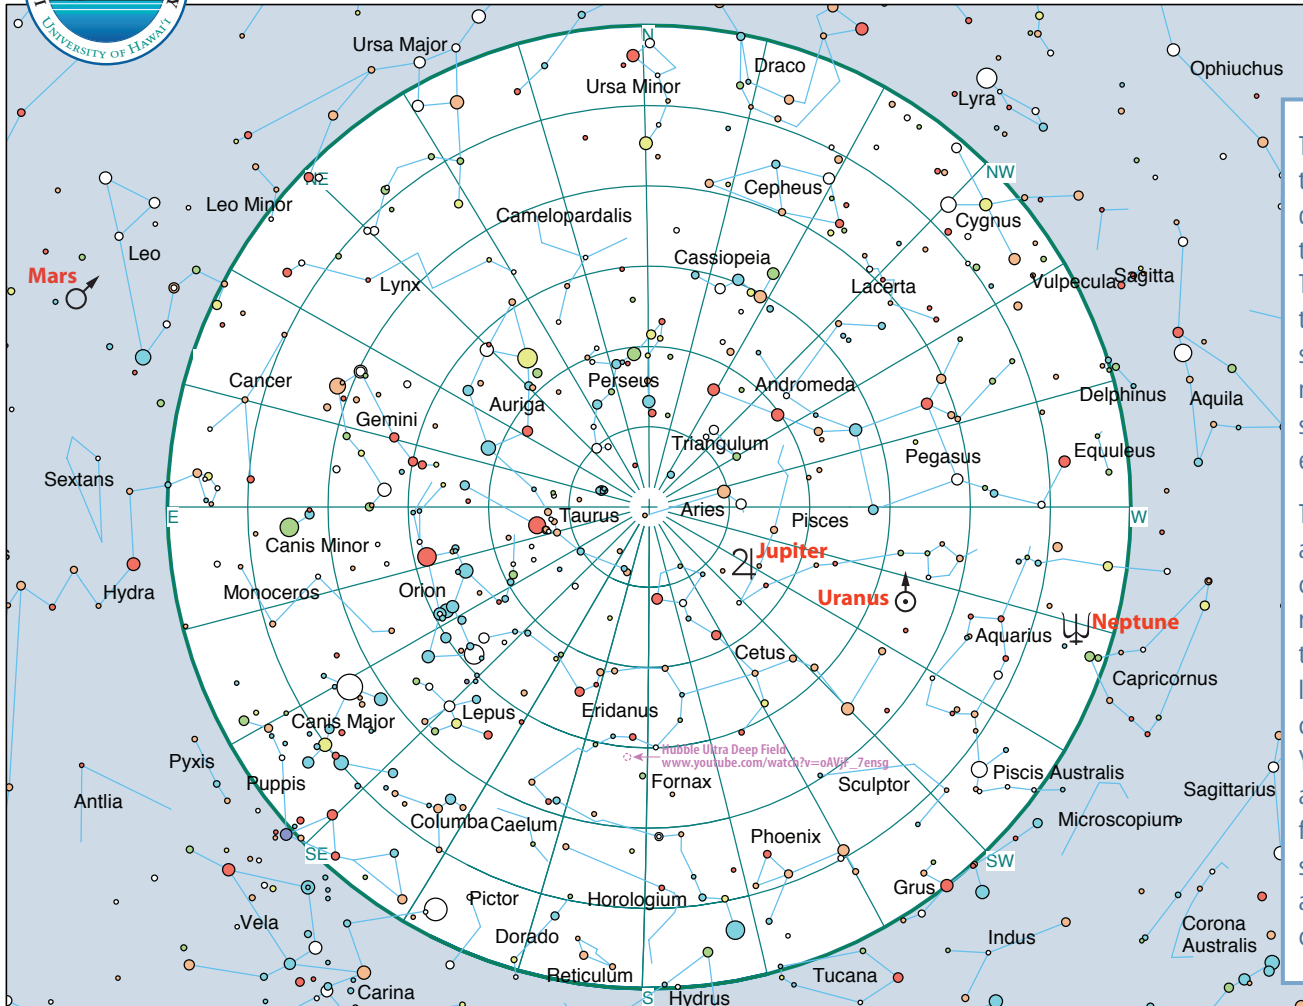

# Evening Skies Over Hawai'i December 2011

This star chart shows the zenith, the point directly overhead, at the center of the chart. The circle represents the horizon, so the stars outside it are not visible, although some may rise in the east later in the night.

To find constellations and stars, hold the chart overhead and rotate the page until the correct direction labeled on the horizon circle is ahead of you. You should now be able to look back and forth between the star chart and the sky, and match the constellations.

teramura December 2011

Honolulu 2011-12-15 10:00 p.m. C: 219h13m +21°20' L: +270°00' 0:90° ARC HZ Cat: BSC  
 On Dec. 1, the sky will appear as shown on the chart at about 11 p.m. On Dec. 31, it will appear as shown at about 9 p.m.

The star chart includes only the brightest stars to avoid cluttering the chart. The constellations are labeled, and the lines connecting their stars will help you find these celestial groupings.

The Planets table gives positions on the sky (in astronomical right ascension and declination), their apparent magnitude, the time they rise, reach culmination (their highest point in the sky), and when they set. Mercury begins the month too close to the Sun to be visible, but beginning about December 10, you should be able to see it in the morning. Venus and Jupiter are visible in the evening. Mars and Saturn are visible in the morning sky. If you have a telescope, you can see Uranus and Neptune in the evening.